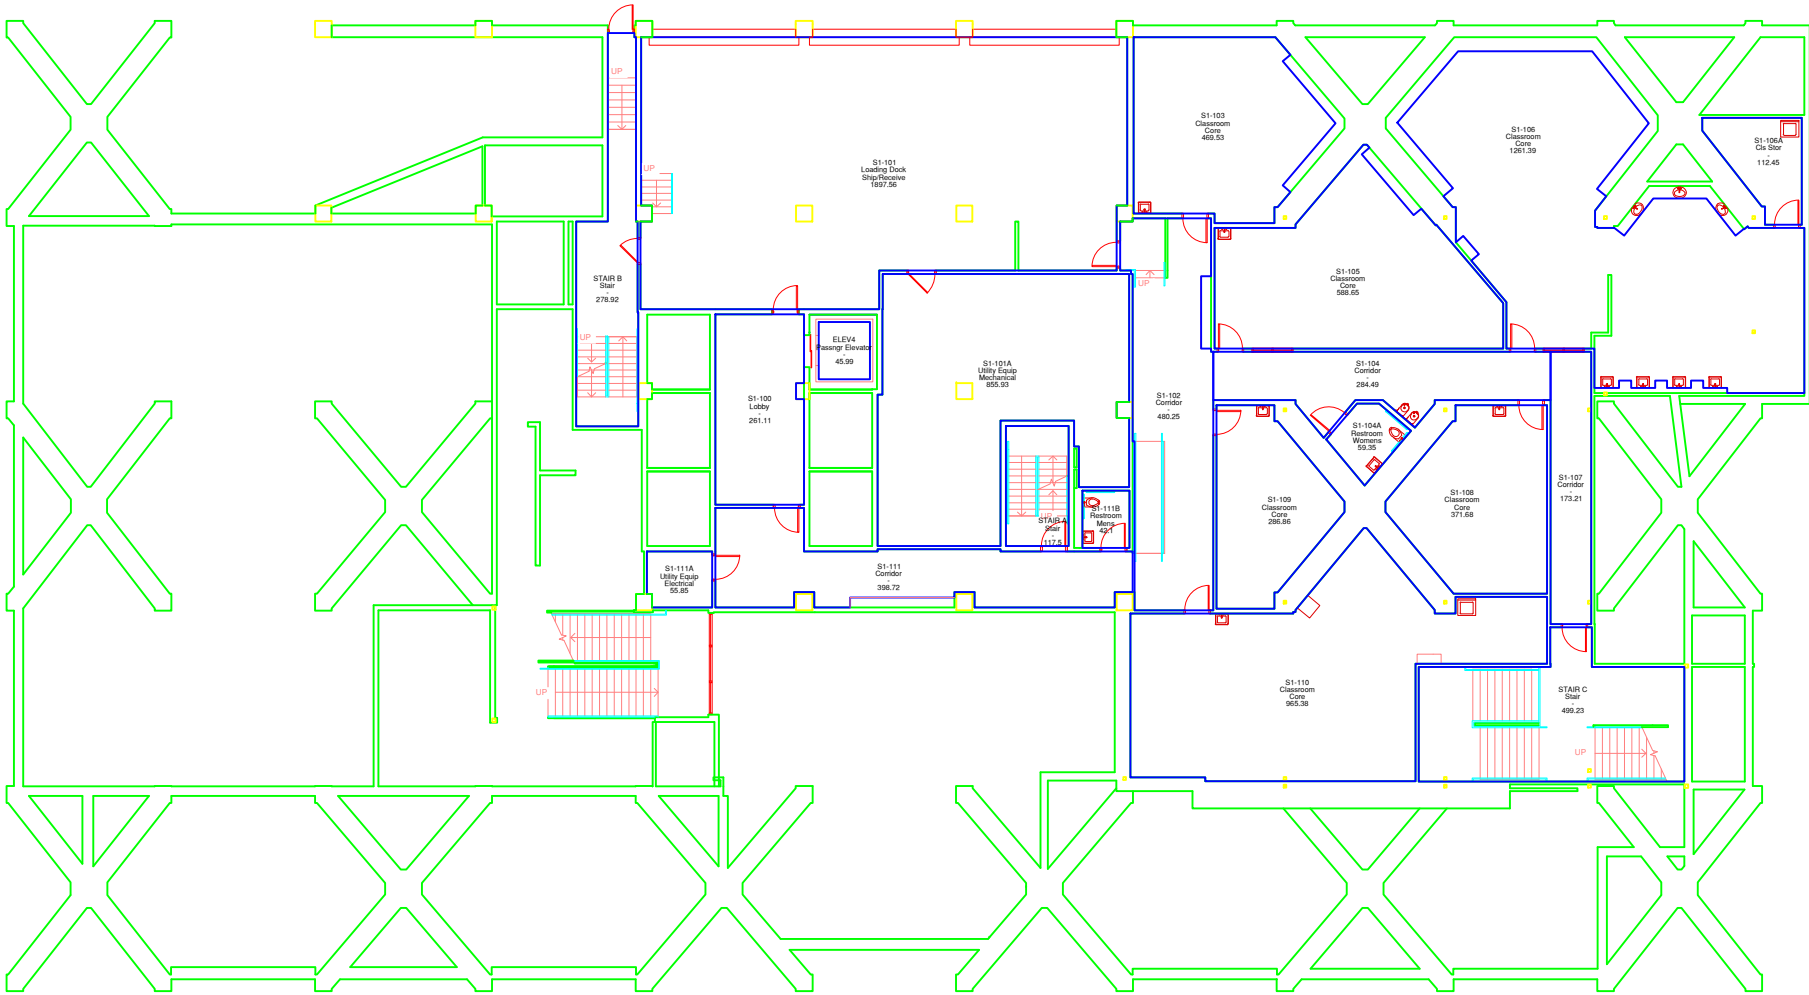

Emily Griffith Campus

BLDG #860-M1

5

		FACILITY PLANNING DEPT. Asset Management Program		
		Emily Griffith Campus 1860 Lincoln St. Mezzanine Floor		
DRAWN BY SPACE MANAGEMENT	DATE 05/2017	SCALE by scale	DWG NO. 860-M1.dwg	REV 0
CHECKED DATE				SHEET 5 of 18