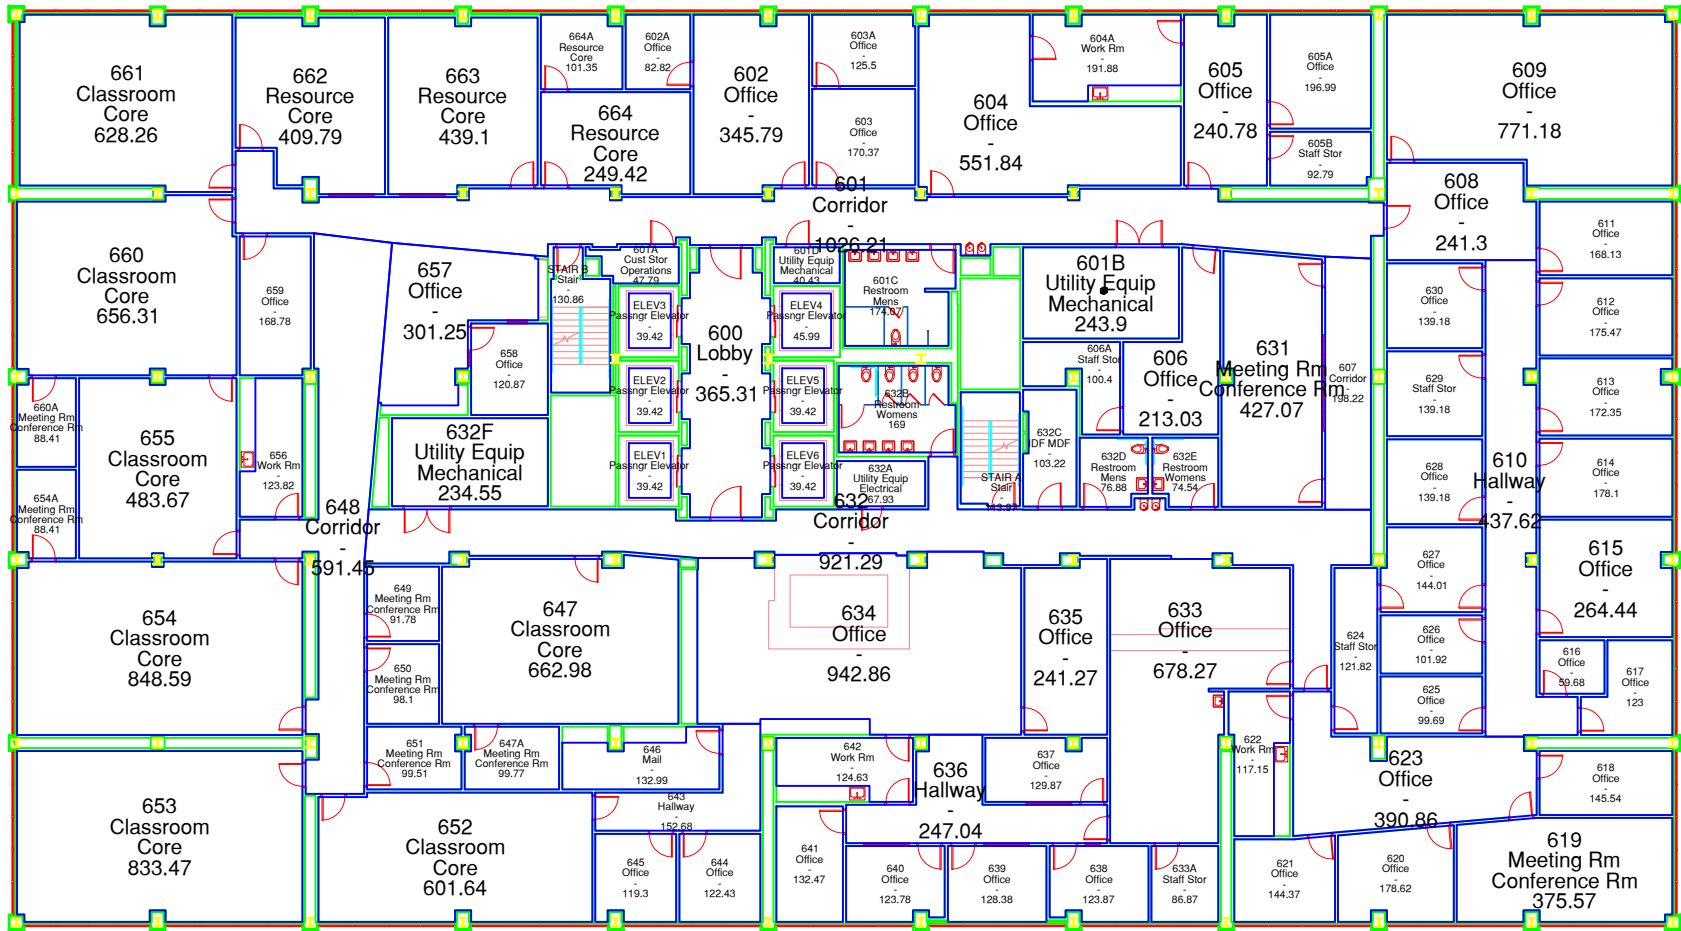

Emily Griffith Campus

BLDG #860-06

		FACILITY PLANNING DEPT. Asset Management Program		
		Emily Griffith Campus 1860 Lincoln St. Sixth Floor		
DRAWN BY SPACE MANAGEMENT	DATE 05/2014	SCALE by scale	DWG NO. 860-06.dwg	REV 0
CHECKED DATE				SHEET 10 of 18