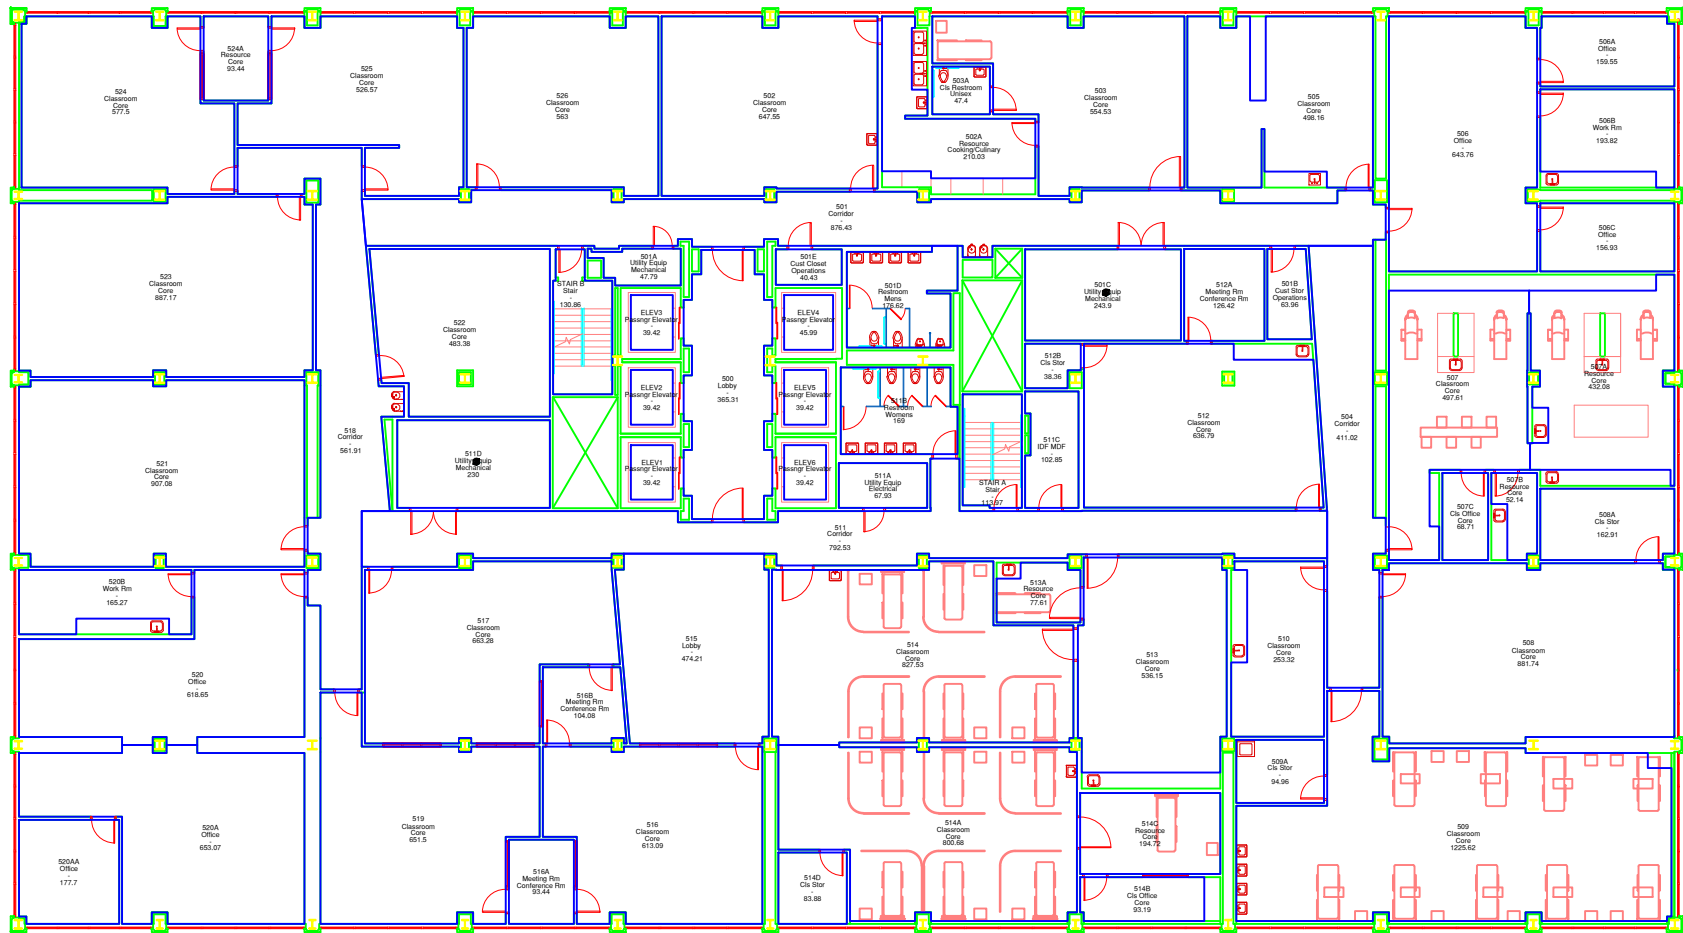

Emily Griffith Campus

BLDG #860-05

		FACILITY PLANNING DEPT. Asset Management Program		
		Emily Griffith Campus 1860 Lincoln St. Fifth Floor		
DRAWN BY SPACE MANAGEMENT	DATE 05/2014	SCALE by scale	DWG NO. 860-05.dwg	REV 0
CHECKED DATE			SHEET 9 of 18